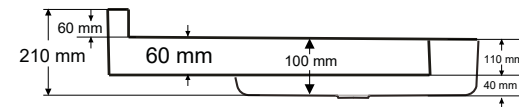

Ağırlık / Weight (Kg)

18

Gider Çapı / Outlet Radius (r/mm)

45