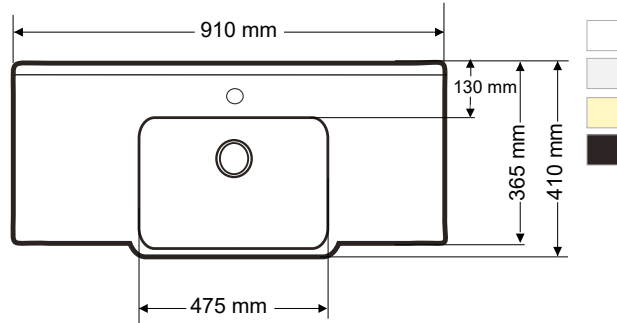

ETAJERLİ DİKDÖRTGEN LAVABO
RECTANGULAR WASHBASIN WITH FURNITURE

> E-092

ETAJERLİ DİKDÖRTGEN LAVABO (SOL)
RECTANGULAR WASHBASIN WITH FURNITURE (LEFT)

> E-093

ETAJERLİ DİKDÖRTGEN LAVABO (SAĞ)
RECTANGULAR WASHBASIN WITH FURNITURE (RIGHT)