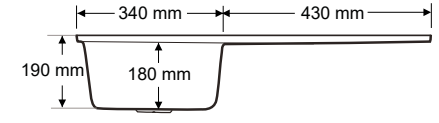

Ağırlık / Weight (Kg)

10,5

Gider Çapı / Outlet Radius (r/mm)

90