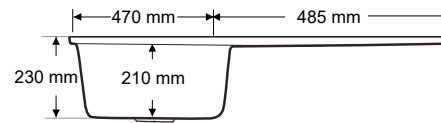

Ağırlık / Weight (Kg)

13,5

Gider Çapı / Outlet Radius (r/mm)

90