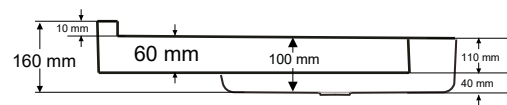

ETAJERLİ DİKDÖRTGEN LAVABO
RECTANGULAR WASHBASIN WITH FURNITURE

> E-092

ETAJERLİ DİKDÖRTGEN LAVABO (SOL)
RECTANGULAR WASHBASIN WITH FURNITURE (LEFT)

> E-093

ETAJERLİ DİKDÖRTGEN LAVABO (SAĞ)
RECTANGULAR WASHBASIN WITH FURNITURE (RIGHT)