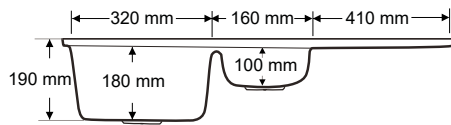

>SD-900

DAMLALIKLI 1,5 GÖZ EVİYE
DROPPER 1,5 EYE SINK

>SD-901

DAMLALIKLI TEK GÖZ EVİYE
DROPPER SINGLE COMPARTMENT SINK

>SD-902

DAMLALIKLI TEK GÖZ EVİYE
DROPPER SINGLE COMPARTMENT SINK

Ağırlık / Weight (Kg)

12,5