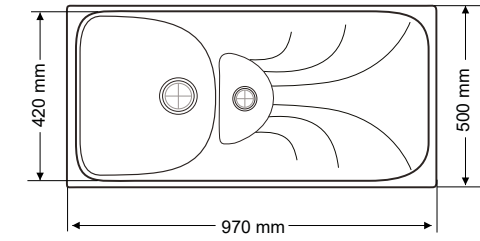

>SD-900

DAMLALIKLI 1,5 GÖZ EVİYE
DROPPER 1,5 EYE SINK

>SD-901

DAMLALIKLI TEK GÖZ EVİYE
DROPPER SINGLE COMPARTMENT SINK

>SD-902

DAMLALIKLI TEK GÖZ EVİYE
DROPPER SINGLE COMPARTMENT SINK

Ağırlık / Weight (Kg)

12,5