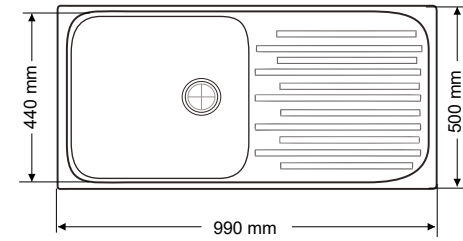

Ağırlık / Weight (Kg)

13,5

Gider Çapı / Outlet Radius (r/mm)

90